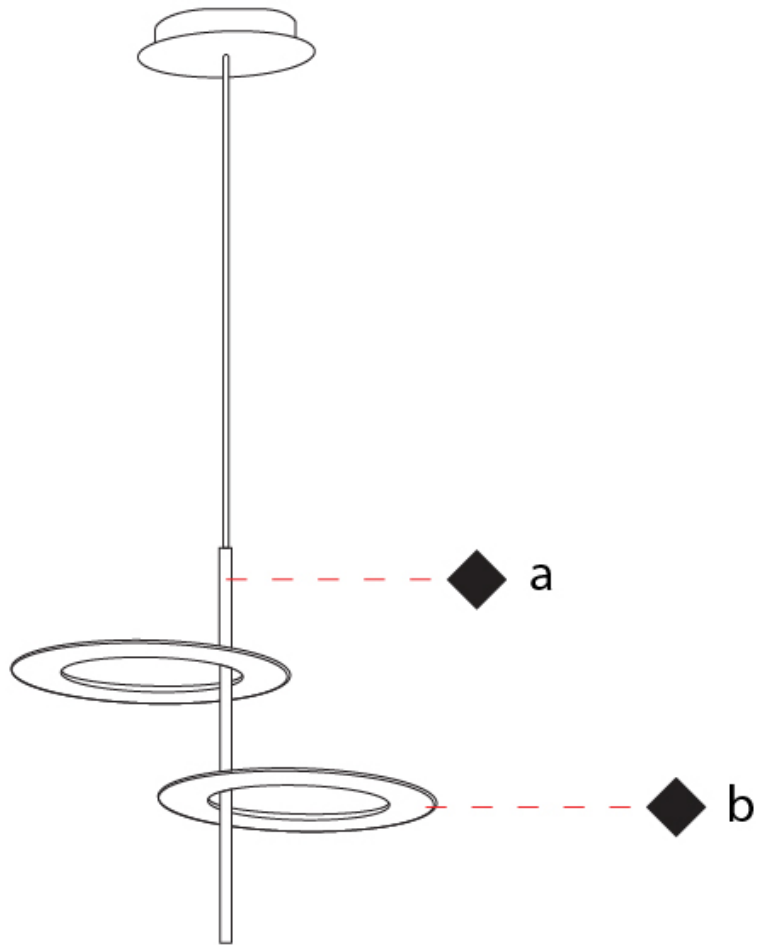

HULA HOOP SUSPENSION

D41058-

PROJECT
TYPE
SPECIFIER
QUANTITY
DATE