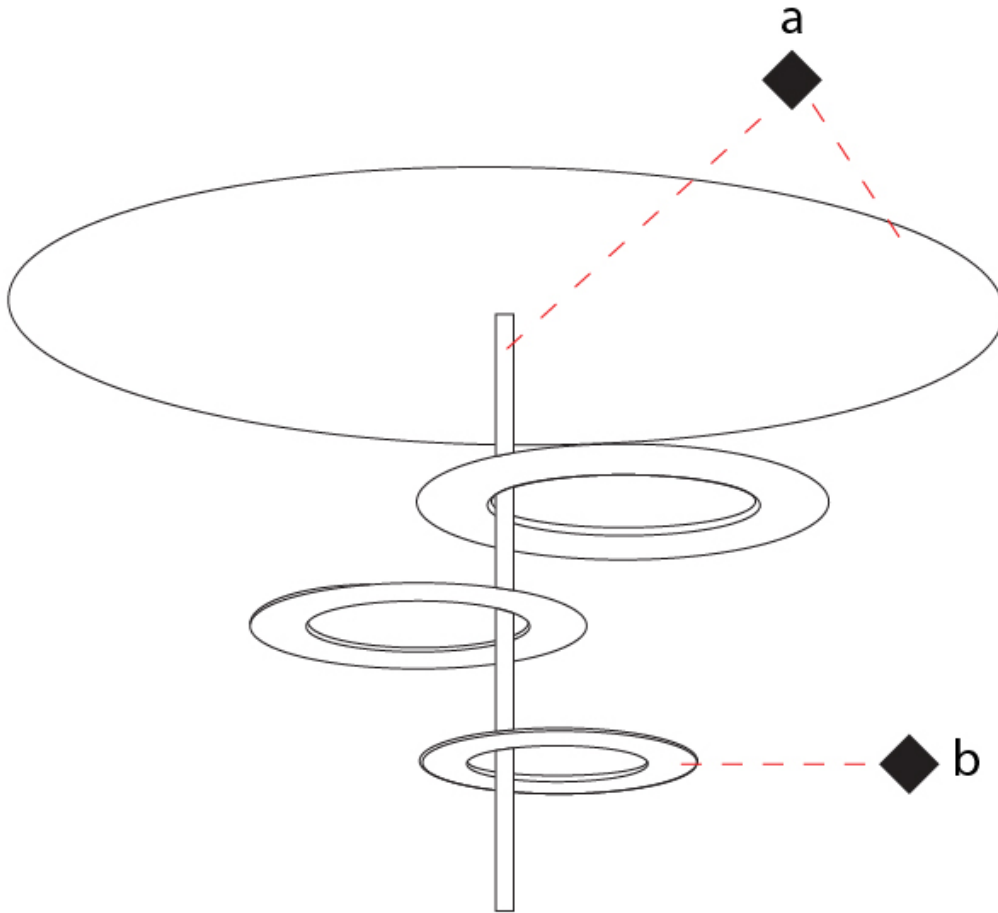

GENERAL

Series: Hula Hoop
 Brand: Icone
 Division: Design
 Mounting Type: Surface
 Mounting Location: Ceiling
 Subcategory: Ambient

PHYSICAL

Shape: Abstract
 Diameter (mm): 750
 Diameter (in): 29 1/2
 Height (mm): 500
 Height (in): 19 11/16
 Light Distribution: Indirect
 Fixture Finish: [GLM / WHW / WSB](#)
 Fixture Material: Aluminum

HULA HOOP SURFACE

D42082-

PROJECT

TYPE

SPECIFIER

QUANTITY

DATE

D