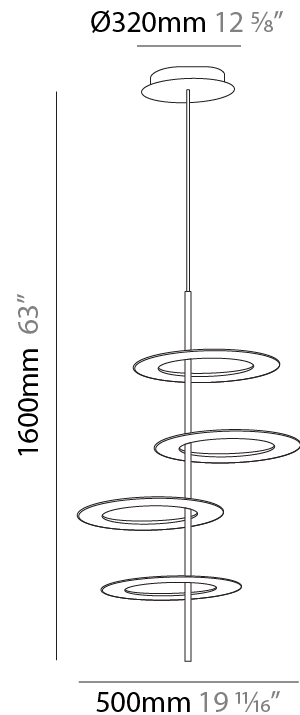

HULA HOOP SUSPENSION

D41059- -

base number
Color   Finish
Temperature   Options

1. To build a product code in our configurator select the specify button on the base model # product page
2. To build a manual product code on this datasheet choose from the options listed below in blue font and add the suffix to the base model #

GENERAL

Series: Hula Hoop
Brand: Icone
Division: Design
Mounting Type: Suspension
Mounting Location: Ceiling
Subcategory: Ambient

PHYSICAL

Shape: Abstract
Length (mm): 500
Length (in): 19 11/16
Width (mm): 500
Width (in): 19 11/16
Height (mm): 1600
Height (in): 63
Light Distribution: Indirect
Fixture Finish: [BSA / WSB](#)
Fixture Material: Aluminum

ELECTRICAL

Lamp Type: LED
Input Wattage (W): 100.8
Dimming: Non-Dimmable / 0-10V Dimming
Driver Included: Yes
Driver Location: Integrated
Driver Type: Constant Current - Universal
Driver Class: Class 2
Input Voltage (V): 120 - 277
Constant Current (MA): 700

LED

Color Temperature (°K): [2700 / 3000](#)
Max. Delivered Lumen (lm): 13112
Nominal Lumen (lm): 14788
CRI: >90 CRI
Lamp Life (hrs): 50000

OPTICAL

RATINGS AND CERTIFICATIONS

Certified By: Certified for North American Standards
IP rating: IP20

PROJECT
TYPE
SPECIFIER
QUANTITY
DATE