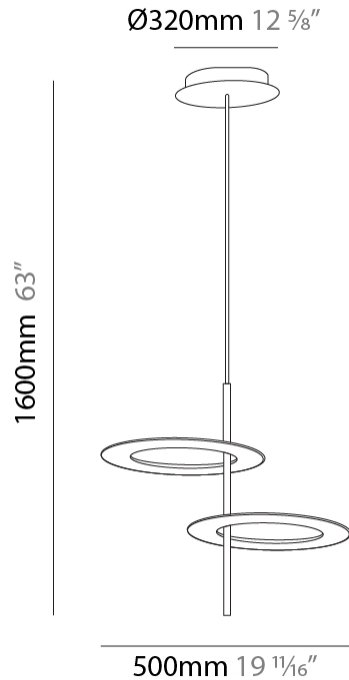

PROJECT	
TYPE	
SPECIFIER	
QUANTITY	
DATE	

HULA HOOP SUSPENSION

D41058- -

base number
Color   Temperature   Finish   Options

1. To build a product code in our configurator select the specify button on the base model # product page
2. To build a manual product code on this datasheet choose from the options listed below in blue font and add the suffix to the base model #

GENERAL

Series: Hula Hoop
Brand: Icone
Division: Design
Mounting Type: Suspension
Mounting Location: Ceiling
Subcategory: Ambient

PHYSICAL

Shape: Abstract
Length (mm): 500
Length (in): 19 11/16
Width (mm): 500
Width (in): 19 11/16
Height (mm): 1600
Height (in): 63
Light Distribution: Indirect
Fixture Finish: [BSA / WSB](#)
Fixture Material: Aluminum

ELECTRICAL

Lamp Type: LED
Input Wattage (W): 50.2
Dimming: Non-Dimming / Phase Dimming (120vac Only)
Driver Included: Yes
Driver Location: Integrated
Driver Type: Constant Current - Universal
Driver Class: Class 2
Input Voltage (V): 120 - 277
Constant Current (MA): 700

LED

Color Temperature (°K): [2700 / 3000](#)
Max. Delivered Lumen (lm): 6556
Nominal Lumen (lm): 7394
CRI: >90 CRI
Lamp Life (hrs): 50000

OPTICAL

RATINGS AND CERTIFICATIONS

Certified By: Certified for North American Standards
IP rating: IP20