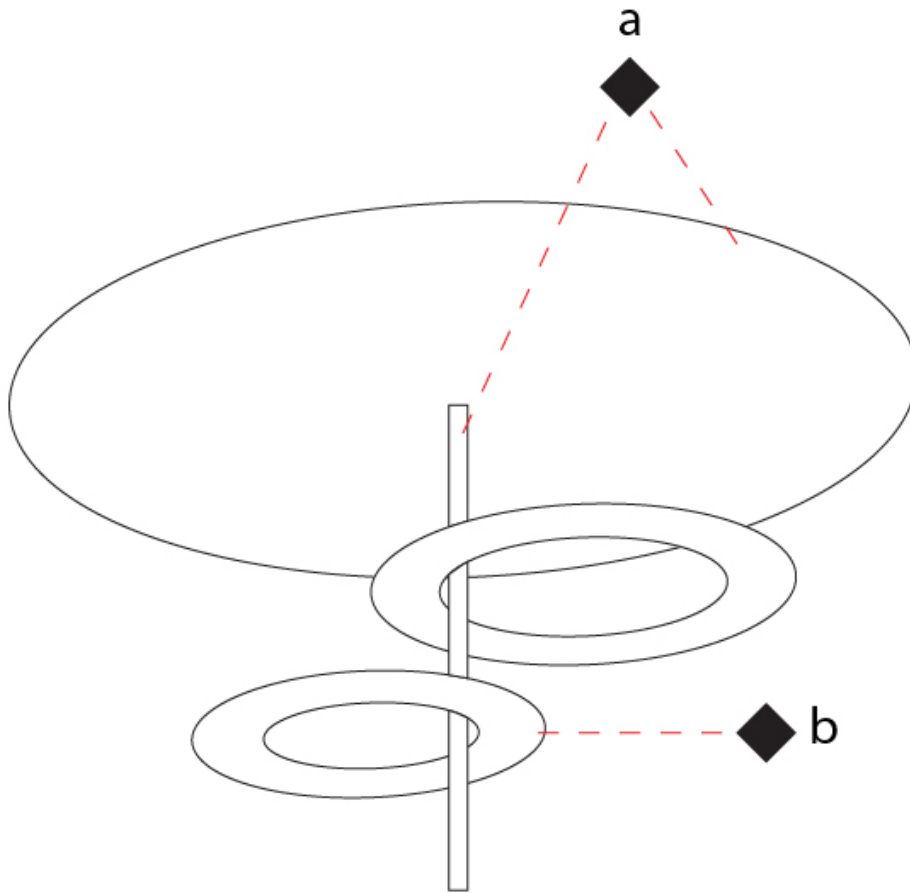

HULA HOOP SURFACE

D42081-

PROJECT	_____
TYPE	_____
SPECIFIER	_____
QUANTITY	_____
DATE	_____

D