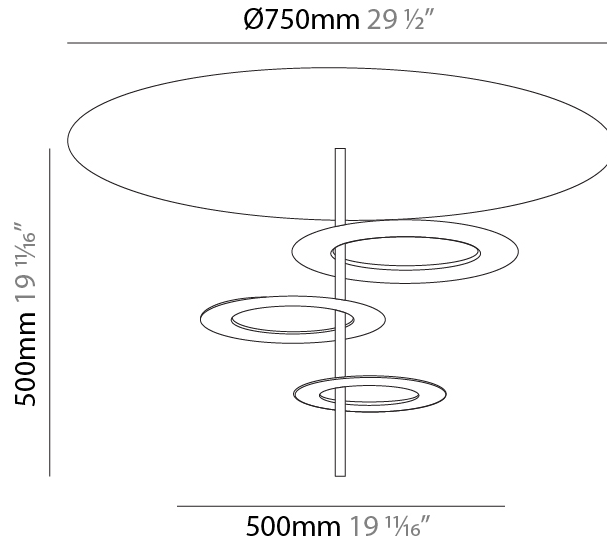

PROJECT	_____
TYPE	_____
SPECIFIER	_____
QUANTITY	_____
DATE	_____

HULA HOOP SURFACE

D42082- _____ - _____
base number   Color   Finish
                                         Temperature   Options

1. To build a product code in our configurator select the specify button on the base model # product page
2. To build a manual product code on this datasheet choose from the options listed below in blue font and add the suffix to the base model #

GENERAL

Series: Hula Hoop
Brand: Icone
Division: Design
Mounting Type: Surface
Mounting Location: Ceiling
Subcategory: Ambient

PHYSICAL

Shape: Abstract
Diameter (mm): 750
Diameter (in): 29 1/2
Height (mm): 500
Height (in): 19 11/16
Light Distribution: Indirect
Fixture Finish: [GLM / WHW / WSB](#)
Fixture Material: Aluminum

ELECTRICAL

Lamp Type: LED
Input Wattage (W): 55
Dimming: Non-Dimming / Phase Dimming (120vac Only)
Driver Included: Yes
Driver Location: Integrated
Driver Type: Constant Current - Universal
Driver Class: Class 2
Input Voltage (V): 120 - 277
Constant Current (MA): 700

LED

Color Temperature (°K): [2700 / 3000](#)
Max. Delivered Lumen (lm): 7242
Nominal Lumen (lm): 8395
CRI: >90 CRI
Lamp Life (hrs): 50000

OPTICAL

RATINGS AND CERTIFICATIONS

Certified By: Certified for North American Standards
IP rating: IP20