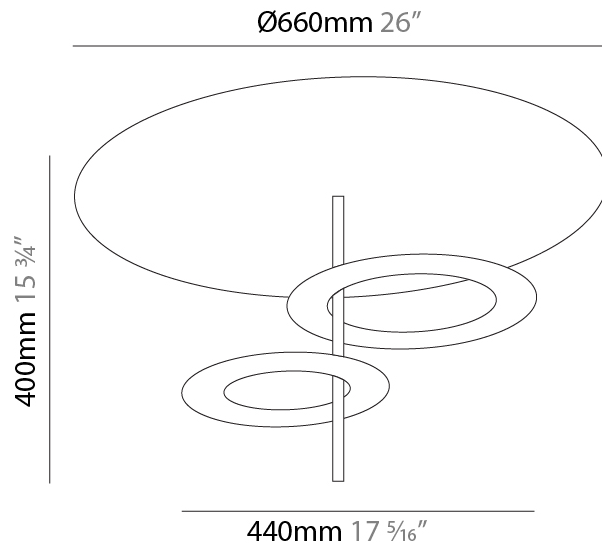

PROJECT	_____
TYPE	_____
SPECIFIER	_____
QUANTITY	_____
DATE	_____

HULA HOOP SURFACE

D42081- _____ - _____
base number   Color   Finish
                                         Temperature   Options

1. To build a product code in our configurator select the specify button on the base model # product page
2. To build a manual product code on this datasheet choose from the options listed below in blue font and add the suffix to the base model #

GENERAL

Series: Hula Hoop
Brand: Icone
Division: Design
Mounting Type: Surface
Mounting Location: Ceiling
Subcategory: Ambient

PHYSICAL

Shape: Abstract
Diameter (mm): 660
Diameter (in): 26
Height (mm): 400
Height (in): 15 3/4
Light Distribution: Indirect
Fixture Finish: [GLM / WHW / WSB](#)
Fixture Material: Aluminum

ELECTRICAL

Lamp Type: LED
Input Wattage (W): 42
Dimming: Non-Dimming / Phase Dimming (120vac Only)
Driver Included: Yes
Driver Location: Integrated
Driver Type: Constant Current - Universal
Driver Class: Class 2
Input Voltage (V): 120 - 277
Constant Current (MA): 700

LED

Color Temperature (°K): [2700 / 3000](#)
Max. Delivered Lumen (lm): 5458
Nominal Lumen (lm): 7295
CRI: >90 CRI
Lamp Life (hrs): 50000

OPTICAL

RATINGS AND CERTIFICATIONS

Certified By: Certified for North American Standards
IP rating: IP20