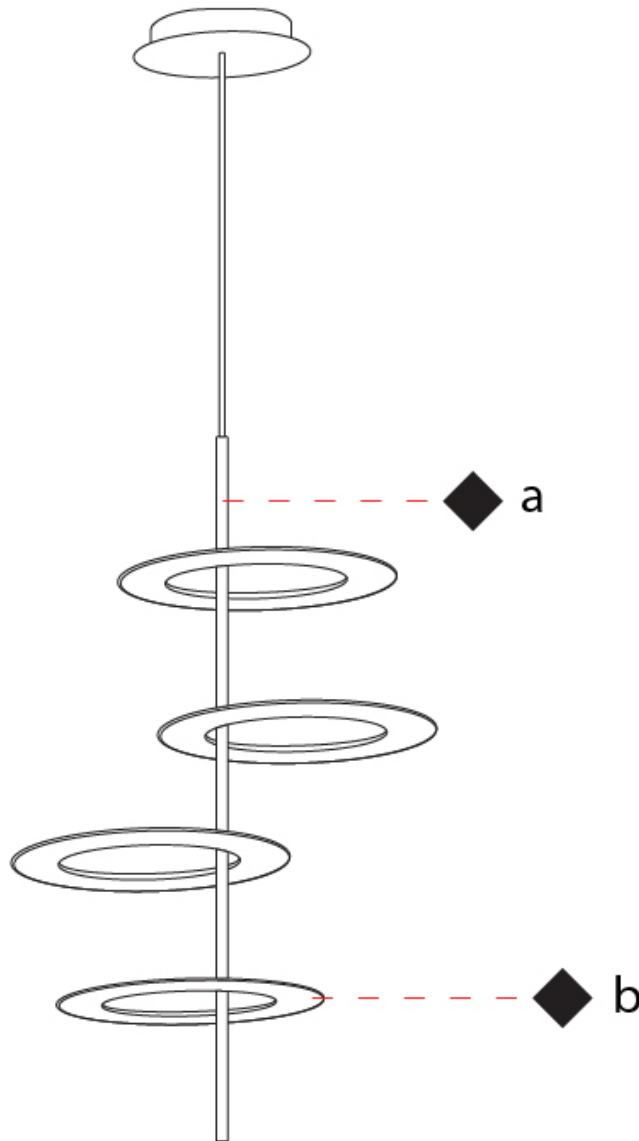

HULA HOOP SUSPENSION

D41059-

PROJECT
TYPE
SPECIFIER
QUANTITY
DATE